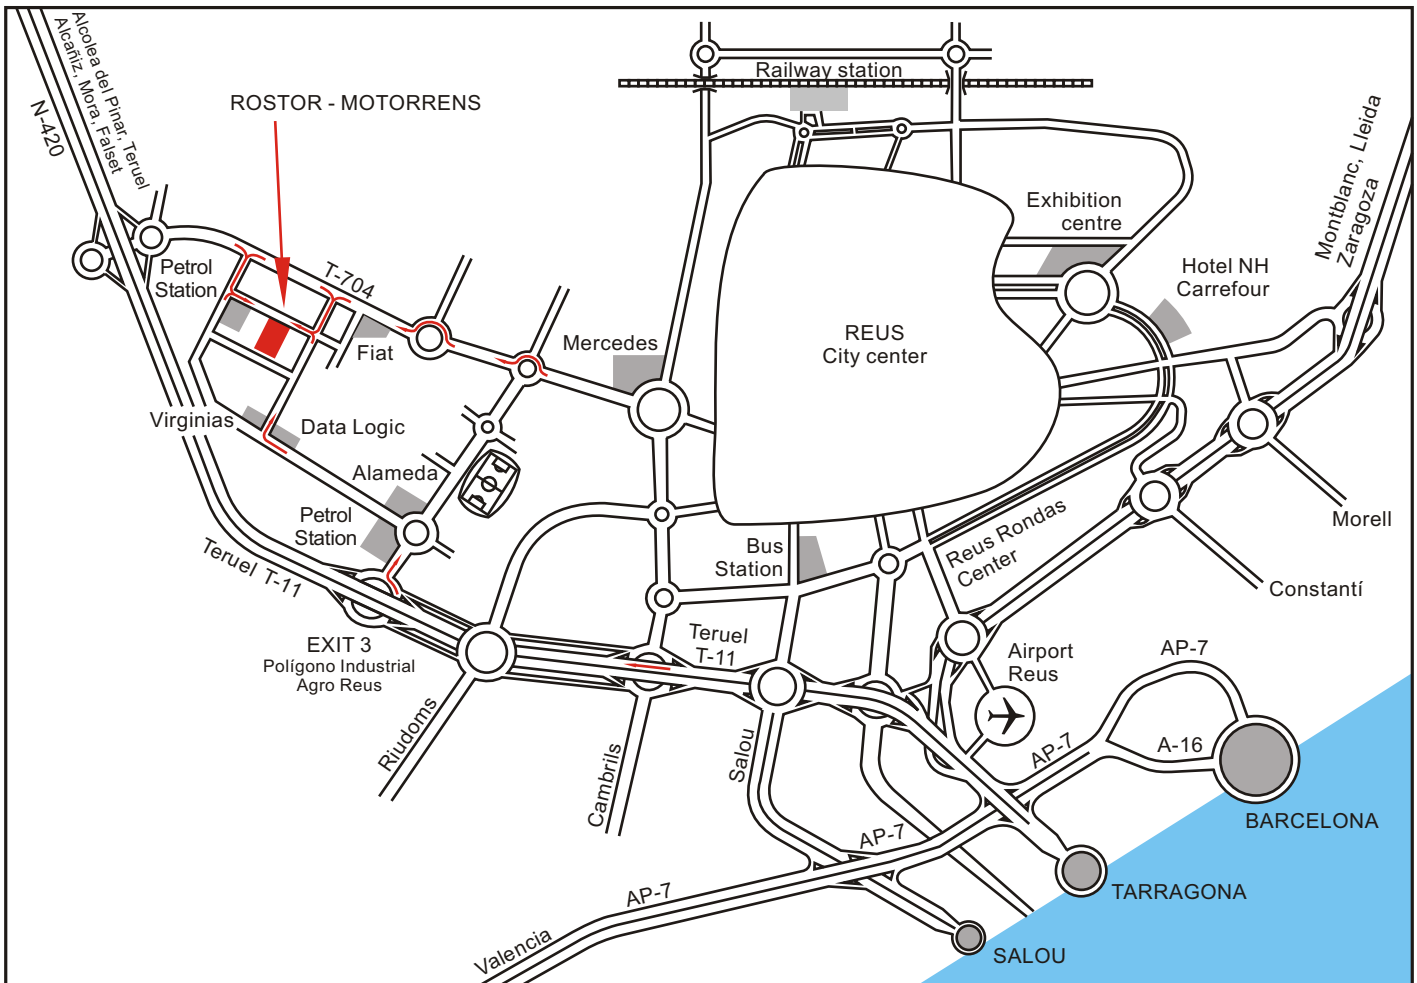

LOCATION

MOTORRENS S.L. Is located in Reus, Catalonia. Region of the northeast of Spain to 125 km to the south of Barcelona. Reus is a city of approximately about 100,000 inhabitants, smooth weather near the sea and mountains, with an important cultural patrimony. Connected by own motorway, railroad and airport.