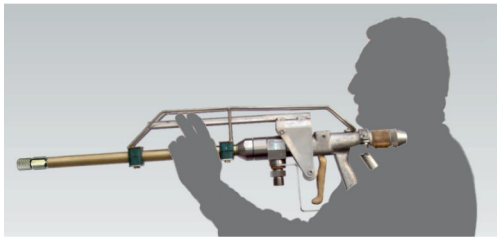

The pistol are provided with trigger guard.

PISTOL 1250

Máx. Pressure	Advised máx. Flow	Lance lenght	Weight
1250 bar	100 l/min	1 metro	4,5 Kg

Mechanical cutting. Adjustable length butt. Electronical switch optional. Standard nipple: M24x1,5 M - 24°
The pistols are provided with trigger guard and trigger safety lock.

DISCHARGE PISTOL

Type	Máx. Pressure	Advised máx. Flow	Lance lenght	Weight
1000D	1000 bar	130 l/min	1,2 metros	5,5 Kg
1400D	1400 bar	95 l/min	1,2 metros	5,5 Kg
2800D	2800 bar	50 l/min	1,2 metrso	5,5 Kg

The pistols are provided with trigger guard and trigger safety lock.

PISTOLS - ACCESSORIES

LEVER ACTION TRIGGER - PISTOL A1 / 200

Device that allows the operator to support the pistol on the shoulder, and touch the trigger easily. It incorporates a guard, which avoids the accidental operation of the pistol, and also a butt to support it on the shoulder.

LEVER LOWER ACTION TRIGGER PISTOL 200

Device that allows the operator to press the trigger comfortably and with little effort. It incorporates a protector, which prevents accidental activation of the gun.