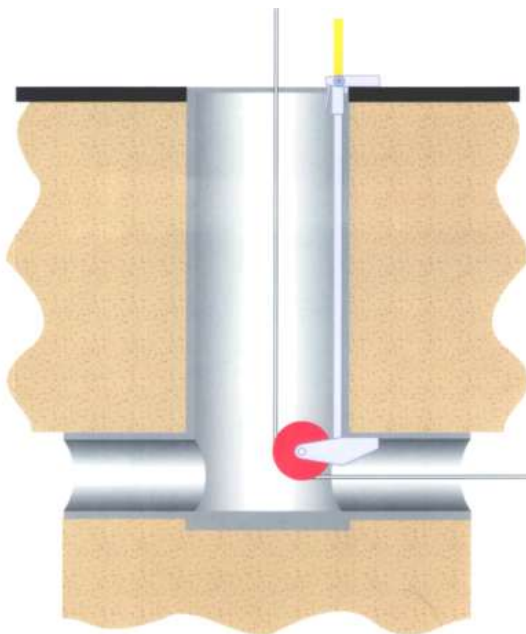

# HOSE GUIDES

- Recommended for use high pressure hoses in sewer cleaning work.
- They help the hose slide into the pipe.
- The hose reel can rewind the hose with more safety.
- Protects the hoses against scrapes and cuts.

## TOP GUIDE

- Applicability manhole: Ø450 to Ø800
- Weight: 7 Kg.

## PROTECTION HOSE

- Inside Ø: 75
- Length: 900 mm

## BOTTOM GUIDE

- Wheel type
- Quick lock
- Fixed tube length: 1 meter.
- Weight: 8 Kg
- Includes 3 tube extensions of 1 m length each. (Additional weight: 6Kg).